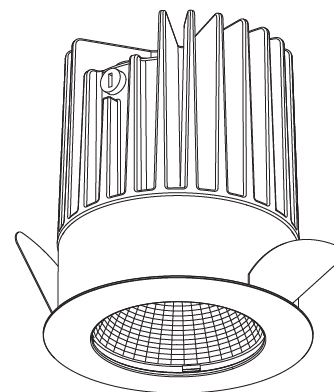

GENERAL

Series: Oiko
Subseries: Oiko Standard
Brand: Prolicht
Division: Architectural
Mounting Type: Recessed
Mounting Location: Ceiling
Subcategory: Downlight

PHYSICAL

Shape: Round
Diameter (mm): 64
Diameter (in): 2 1/2
Height (mm): 74
Height (in): 2 15/16
Ceiling Thickness (mm): 10 / 12.5 / 15
Ceiling Thickness (in): 3/8 or 1/2 or 9/16
Min. Recessing Depth (mm): 90
Min. Recessing Depth (in): 3 9/16
Light Distribution: Downlight
Weight (kg): 0.22
Weight (lbs): 0.49
Fixture Finish: SSR / BKV / CWI / CRY / HAB / UFT / ITA / RUA / FTG / MYG / LOD / PUS / FRO / FUP / KIA / POP / BLS / SPG / MEY / GOH / GUM / CHC / COM / ABZ / JAG / OBR / MOS / ROR
Fixture Material: Aluminum Die Cast
Cut-out Measurements: D. - 60mm / 2 3/8"

ELECTRICAL

Lamp Type: LED (Zhaga Standard)
Input Wattage (W): 14.3
Total Output Wattage (W): 13
Dimming: Tri-Mode (Non-Dimming and Phase Dimming (120Vac only) and 0-10V Dimming)
Driver Included: No
Driver Location: Remote
Driver Type: Constant Current - Universal
Driver Class: Class 2
Input Voltage (V): 120 - 277
Constant Current (MA): 350

LED

Number of LEDs: 1
Color Temperature (°K): 2700 / 3000 / 3500 / 4000
Max. Delivered Lumen (lm): 890 / 920 / 970 / 990
Nominal Lumen (lm): 1304 / 1352 / 1421 / 1450
CRI: >90 CRI
Lamp Life (hrs): 50000

OPTICAL

Reflector°: 20 / 40 / 60

RATINGS AND CERTIFICATIONS

Certified By: Certified for North American Standards
IP rating: IP20

74mm 2 15/16"

Ø 41mm 1 5/8"

Ø 64mm 2 1/2"

90mm
3 5/8"

60mm
2 3/8"

10-15
3/8" - 9/16"