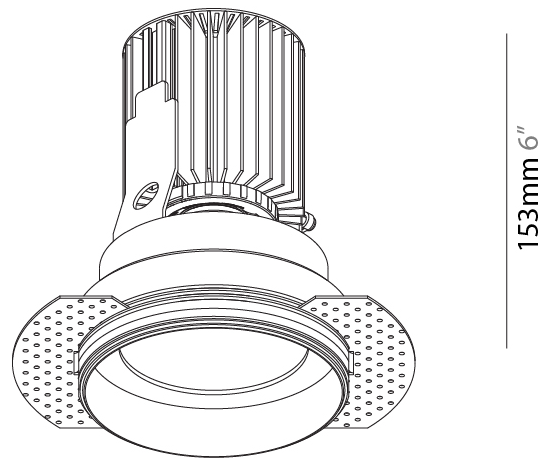

PHYSICAL

Shape: Round
Diameter (mm): 100
Diameter (in): 3 ¹⁵/₁₆
Height (mm): 153
Height (in): 6
Ceiling Thickness (mm): 10 / 12.5 / 15
Ceiling Thickness (in): 3/8 or 1/2 or 9/16
Min. Recessing Depth (mm): 170
Min. Recessing Depth (in): 6 ¹¹/₁₆
Light Distribution: Downlight
Weight (kg): 0.6
Weight (lbs): 1.322
Fixture Finish: SSR / BKV / CWI / CRY / HAB / UFT / ITA / RUA / FTG / MYG / LOD / PUS / FRO / FUP / KIA / POP / BLS / SPG / MEY / GOH / GUM / CHC / COM / ABZ / JAG / OBR / MOS / ROR
Fixture Material: Aluminum Die Cast
Cut-out Measurements: 111mm / 4 3/8" Diameter
Upon Request: Unique Sizes Unique Ceiling Thickness

ELECTRICAL

Lamp Type: LED (Zhaga Standard)
Input Wattage (W): 20.9
Total Output Wattage (W): 18.7
Dimming: Tri-Mode (Non-Dimming and Phase Dimming (120Vac only) and 0-10V Dimming)
Driver Included: No
Driver Location: Recessed Housing
Driver Type: Constant Current - Universal
Driver Class: Class 2
Housing: See components
Input Voltage (V): 120 - 277
Constant Current (MA): 500

LED

Color Temperature (°K): 2700 / 3000 / 3500 / 4000
Max. Delivered Lumen (lm): 1630 / 1670 / 1754 / 1790
CRI: >90 CRI
Lamp Life (hrs): 50000
Upon Request: Special Color Temperature RGB-W Tunable White Special LED

OPTICAL

Reflector: 18 / 26 / 40

RATINGS AND CERTIFICATIONS

Certified By: Certified for North American Standards
IP rating: IP20

Ø 100mm 3 ¹⁵/₁₆"

Ø 155mm 6 ¹/₈"

170mm
6 ¹¹/₁₆"

111mm
4 ³/₈"

10 | 12 1/2 | 15
3/8" | 1/2" | 9/16"