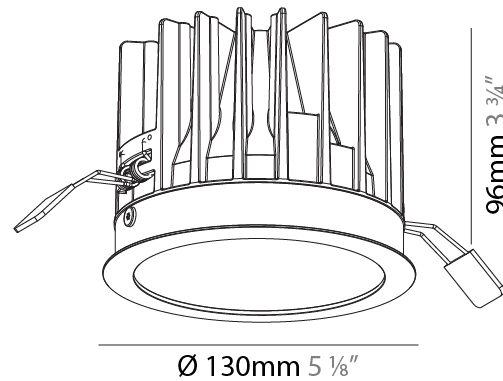

GENERAL

Series: Oiko
Subseries: Oiko Standard
Brand: Prolicht
Division: Architectural
Mounting Type: Recessed
Mounting Location: Ceiling
Subcategory: Downlight

PHYSICAL

Shape: Round
Diameter (mm): 130
Diameter (in): 5 1/8
Height (mm): 96
Height (in): 3 3/4
Ceiling Thickness (mm): 10 / 12.5 / 15
Ceiling Thickness (in): 3/8 or 1/2 or 9/16
Min. Recessing Depth (mm): 110
Min. Recessing Depth (in): 4 5/16
Light Distribution: Downlight
Weight (kg): 0.83
Weight (lbs): 1.83
Fixture Finish: SSR / BKV / CWI / CRY / HAB / UFT / ITA / RUA / FTG / MYG / LOD / PUS / FRO / FUP / KIA / POP / BLS / SPG / MEY / GOH / GUM / CHC / COM / ABZ / JAG / OBR / MOS / ROR
Fixture Material: Aluminum Die Cast
Cut-out Measurements: D. - 125mm / 4 15/16"

ELECTRICAL

Lamp Type: LED (Zhaga Standard)
Input Wattage (W): 28.6
Total Output Wattage (W): 26
Dimming: Tri-Mode (Non-Dimming and Phase Dimming (120Vac only) and 0-10V Dimming)
Driver Included: No
Driver Location: Recessed Housing
Driver Type: Constant Current - Universa
Housing: See components
Input Voltage (V): 120 - 277
Constant Current (MA): 700

LED

Number of LEDs: 1
Color Temperature (°K): 2700 / 3000 / 3500 / 4000
Max. Delivered Lumen (lm): Max 2830
Nominal Lumen (lm): 3210 / 3290 / 3459 / 3530
CRI: >90 CRI
Efficiency (%): 87 / 81 / 80
Lamp Life (hrs): 50000

OPTICAL

Reflector: 12 / 24 / 40

RATINGS AND CERTIFICATIONS

Certified By: Certified for North American Standards
IP rating: IP20