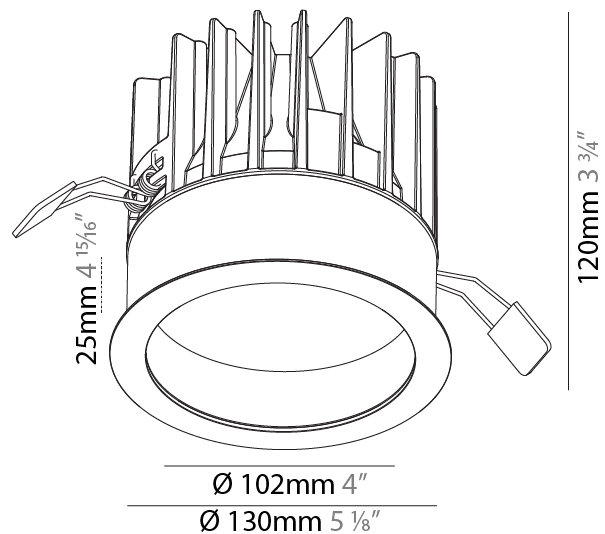

GENERAL

Series: Oiko
Subseries: Oiko Comfort
Brand: Prolight
Division: Architectural
Mounting Type: Recessed
Mounting Location: Ceiling
Subcategory: Downlight

PHYSICAL

Shape: Round
Diameter (mm): 130
Diameter (in): 5 1/8
Height (mm): 120
Height (in): 4 3/4
Ceiling Thickness (mm): 10 / 12.5 / 15
Ceiling Thickness (in): 3/8 or 1/2 or 9/16
Min. Recessing Depth (mm): 130
Min. Recessing Depth (in): 5 1/8
Light Distribution: Downlight
Weight (kg): 0.82
Weight (lbs): 1.81
Fixture Finish: SSR / BKV / CWI / CRY / HAB / UFT / ITA / RUA / FTG / MYG / LOD / PUS / FRO / FUP / KIA / POP / BLS / SPG / MEY / GOH / GUM / CHC / COM / ABZ / JAG / OBR / MOS / ROR
Fixture Material: Aluminum Die Cast
Cut-out Measurements: D. - 130mm / 5 1/8"

ELECTRICAL

Lamp Type: LED (Zhaga Standard)
Input Wattage (W): 28.6
Total Output Wattage (W): 26
Dimming: Tri-Mode (Non-Dimming and Phase Dimming (120Vac only) and 0-10V Dimming)
Driver Included: No
Driver Location: Recessed Housing
Driver Type: Constant Current - Universal
Housing: See components
Input Voltage (V): 120 - 277
Constant Current (MA): 700

LED

Number of LEDs: 1
Color Temperature (°K): 2700 / 3000 / 3500 / 4000
Max. Delivered Lumen (lm): 2282 / 2340 / 2436 / 2486
Nominal Lumen (lm): 3210 / 3290 / 34459 / 3530
CRI: >90 CRI
Lamp Life (hrs): 50000

OPTICAL

Reflector: 12 / 24 / 40

RATINGS AND CERTIFICATIONS

Certified By: Certified for North American Standards
IP rating: IP20